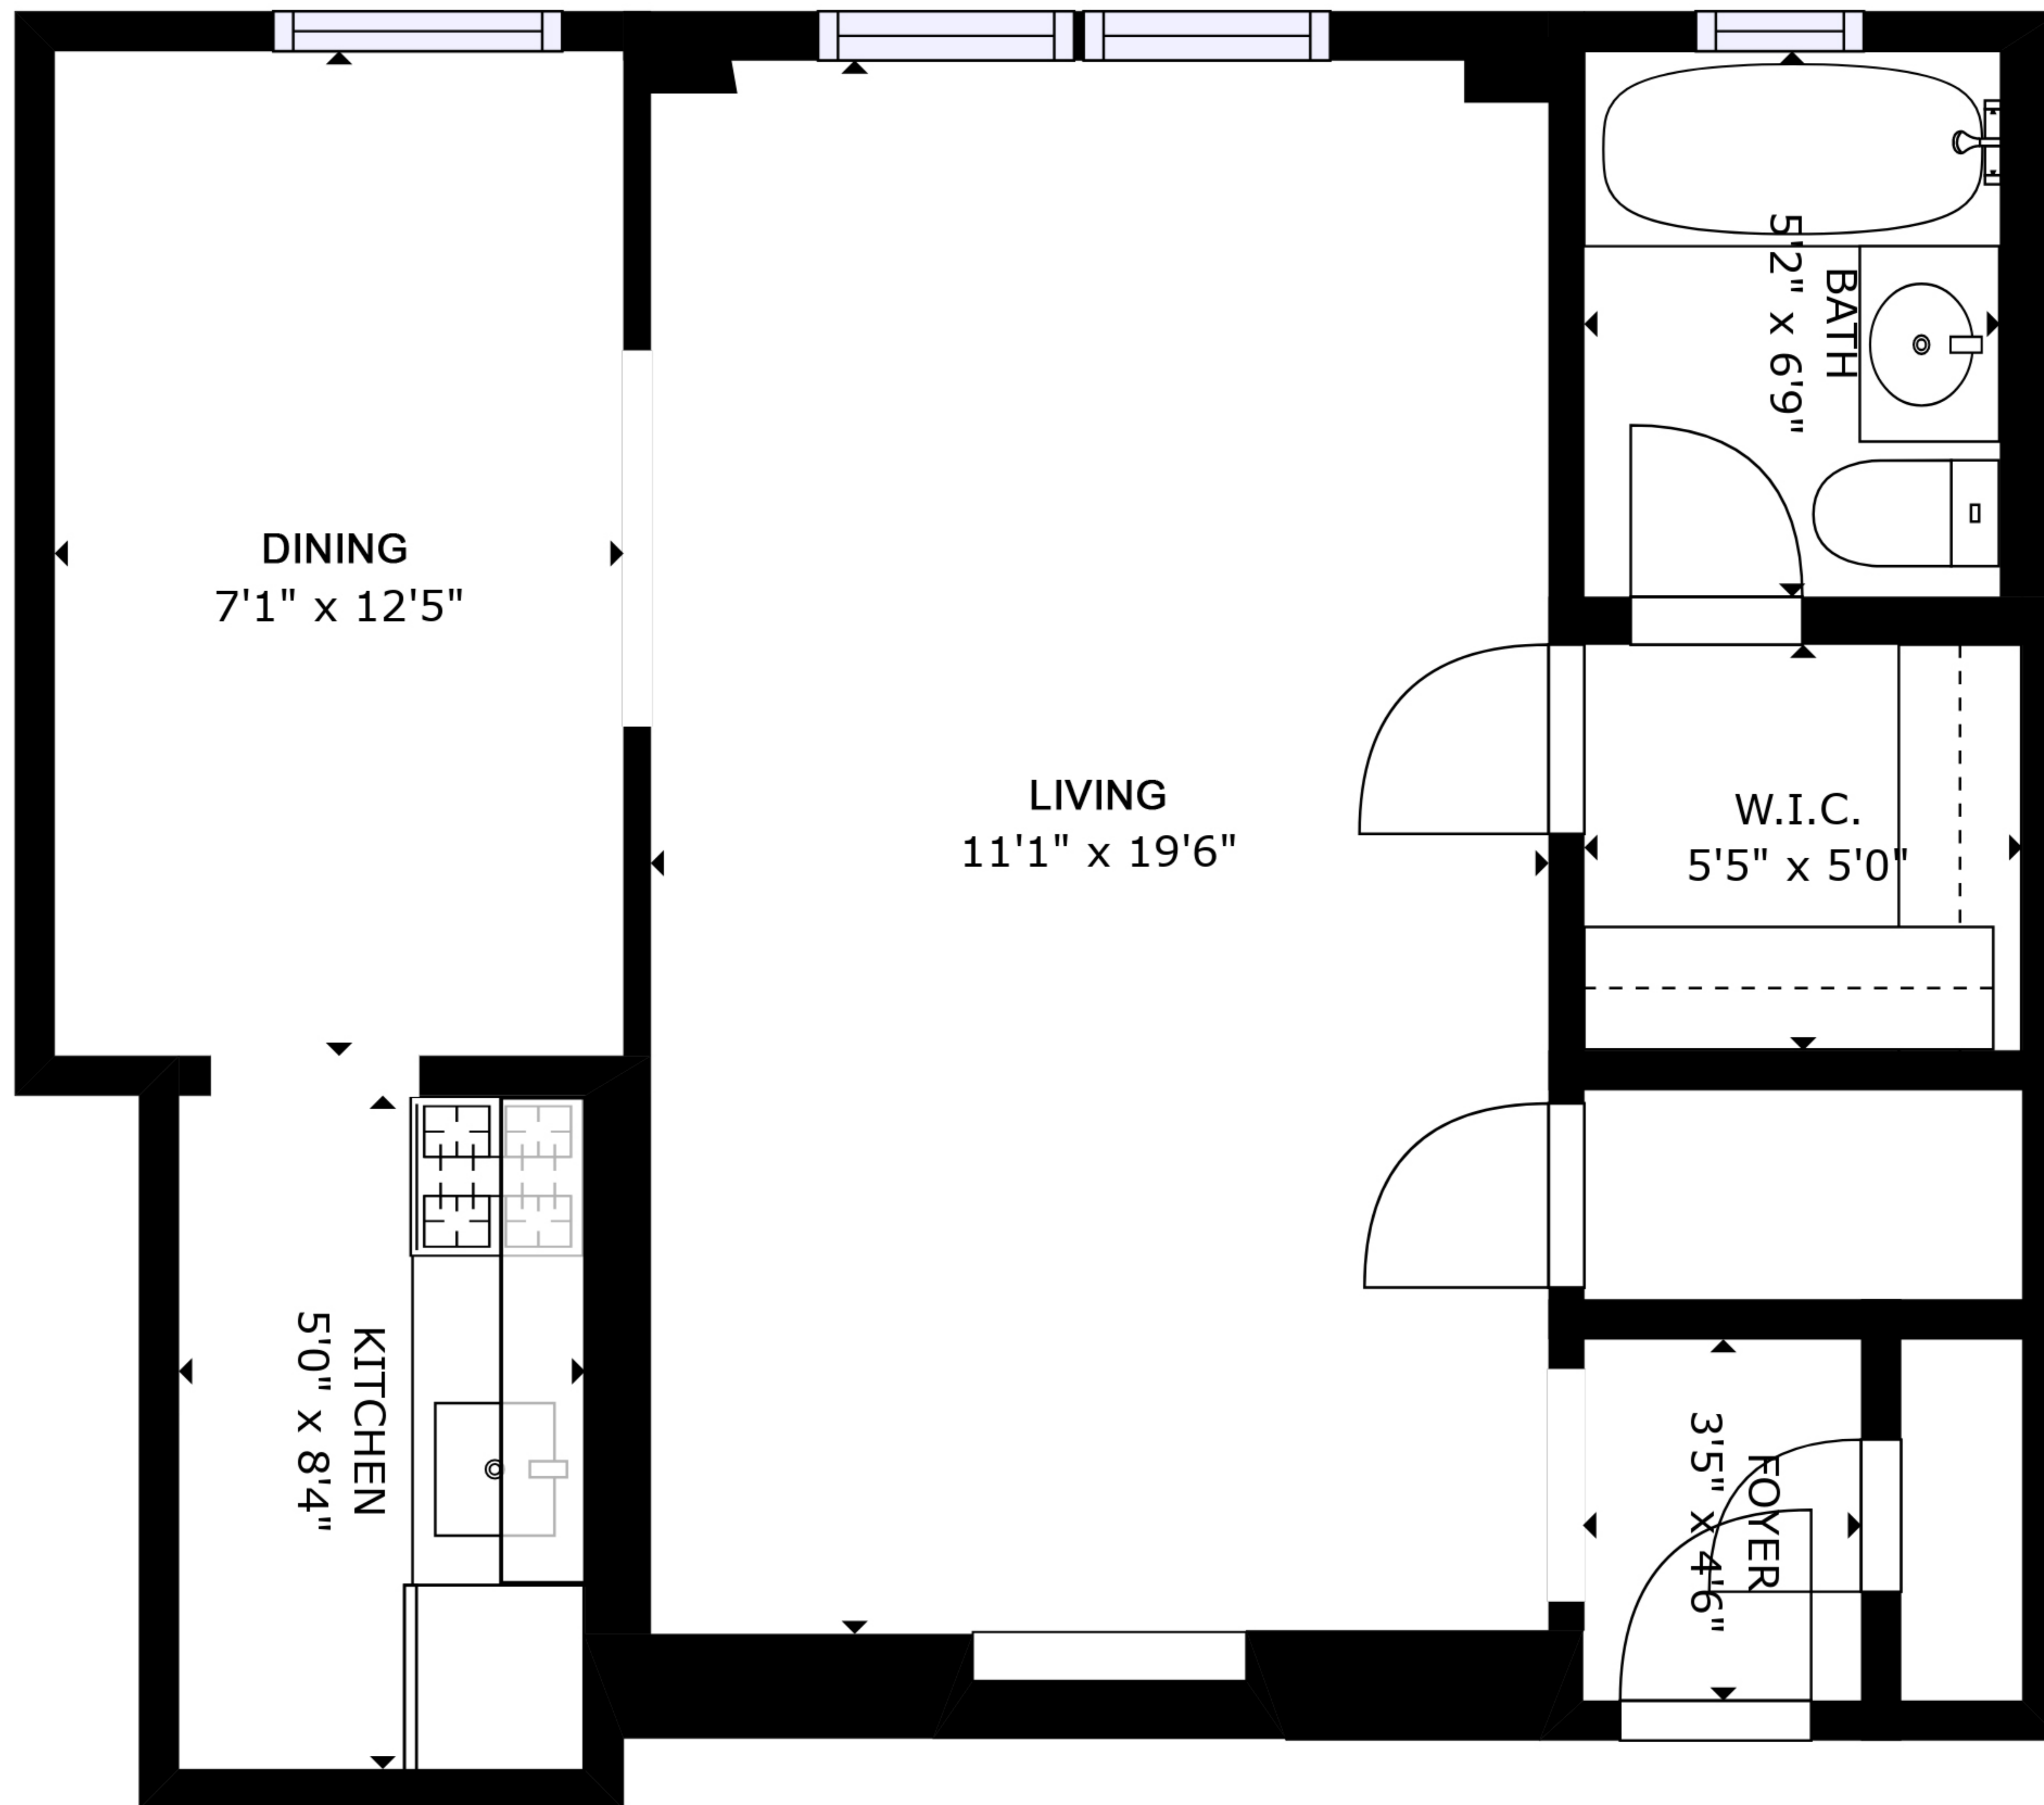

LIVING
11'11" x 22'0"

W.I.C.
4'11" x 7'0"

KITCHEN
5'0" x 6'11"

BATH
4'10" x 6'6"

GROSS INTERNAL AREA
FLOOR 1: 381 sq. ft
TOTAL: 381 sq. ft

SIZES AND DIMENSIONS ARE APPROXIMATE, ACTUAL MAY VARY.

GROSS INTERNAL AREA
FLOOR 1: 478 sq. ft
TOTAL: 478 sq. ft

SIZES AND DIMENSIONS ARE APPROXIMATE, ACTUAL MAY VARY.